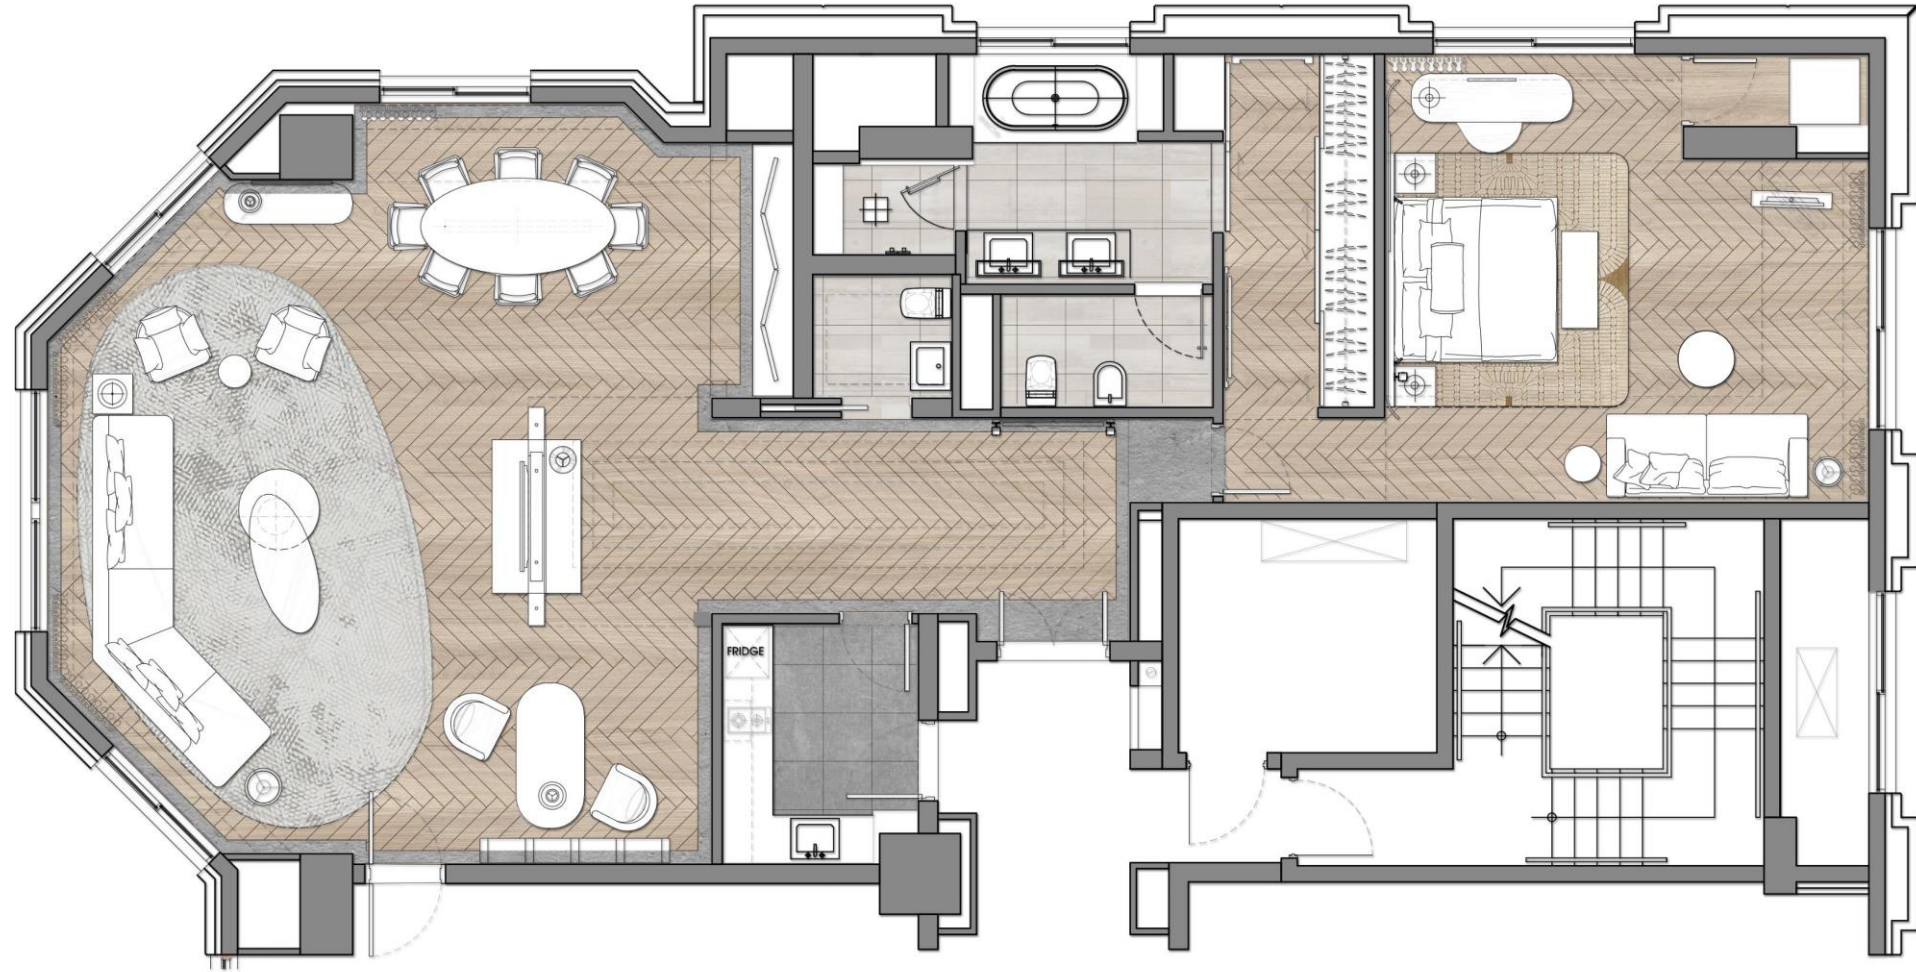

Presidential Suite

Size: 1,647 ft² / 153 m²