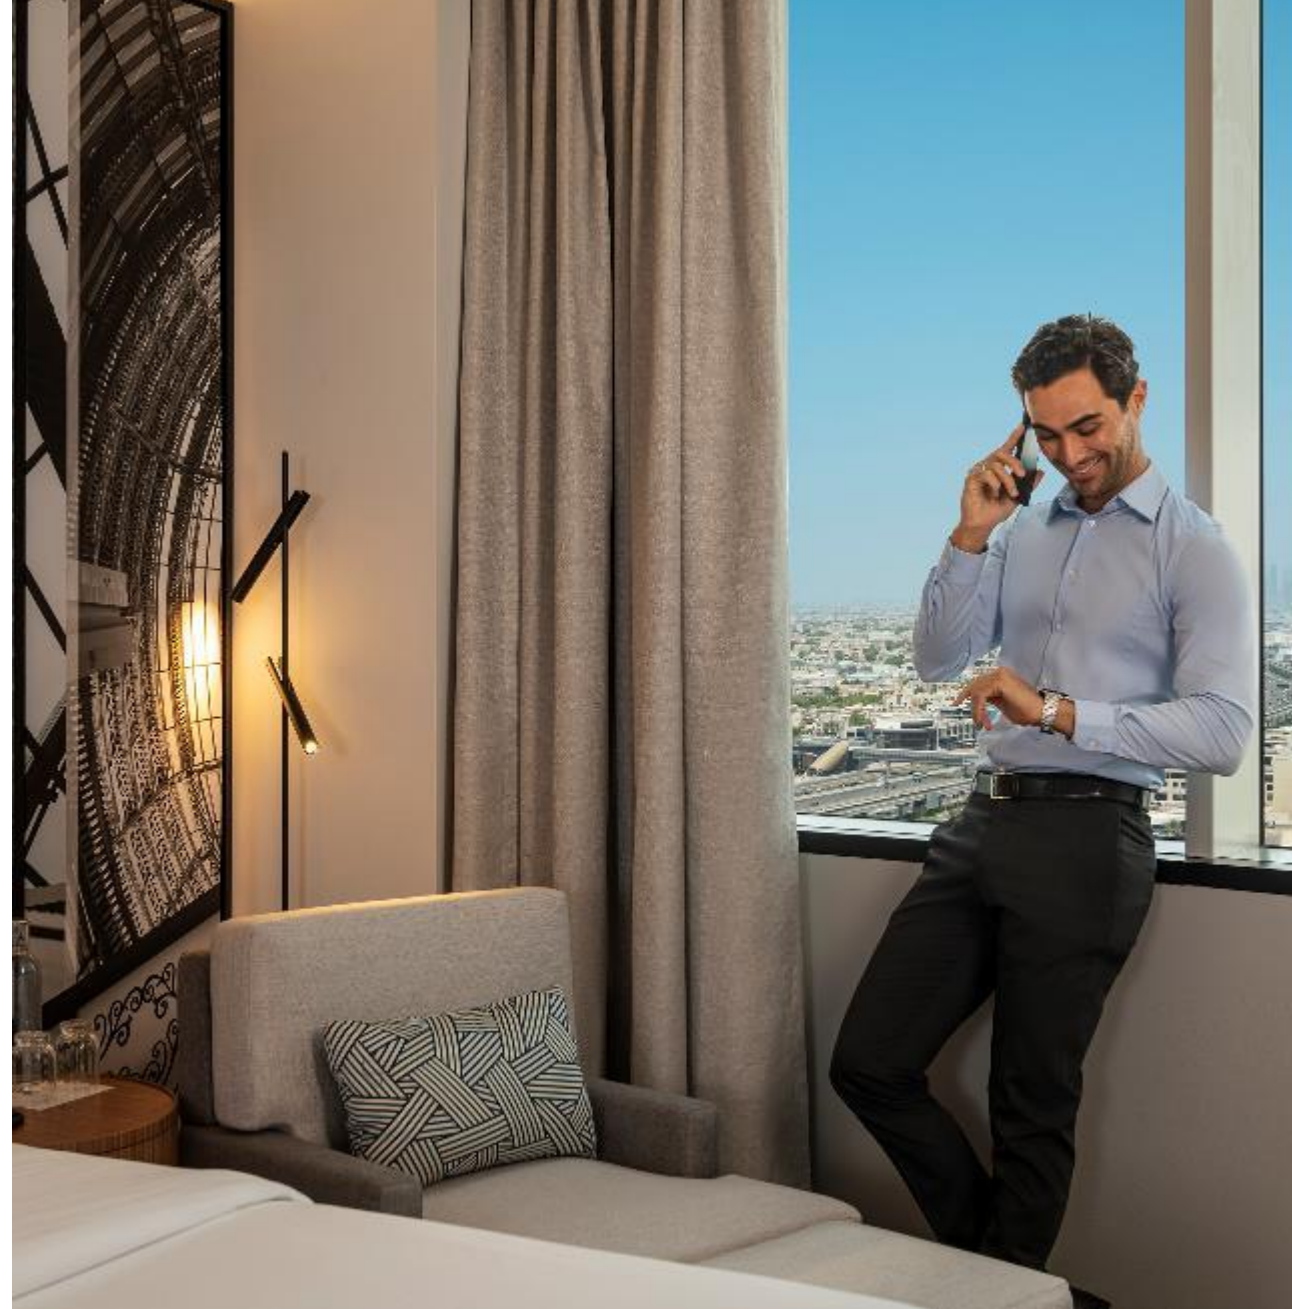

Rooms

Experience more and make the most of your time with comfortable and convenient guest rooms.

- Discover a new level of comfort with the Sheraton Signature Sleep Experience in all rooms
- Entertainment system
- Connecting rooms available
- Spacious work desks for your business needs
- High speed Wi-Fi
- Refreshment center
- In-room safe
- Ironing facilities
- Non-smoking rooms