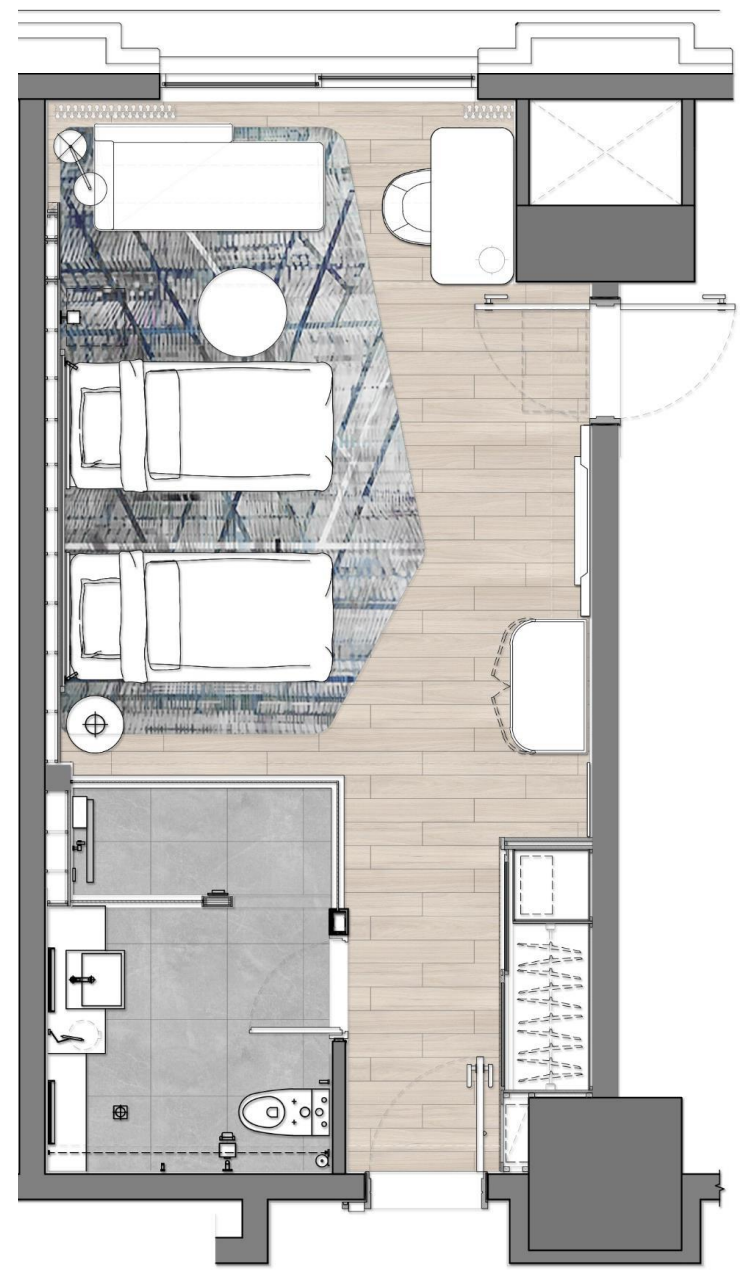

Rooms

CATEGORY	SIZE	SET UP	MAXIMUM CAPACITY
Deluxe room	377 ft ² / 35 m ²	King / Twin	3 adults – 0 children 2 adults – 2 children
Superior Room	377 ft ² / 35 m ²	King / Twin	3 adults – 0 children 2 adults – 2 children
Grand Deluxe Room	377 ft ² / 35 m ²	King / Twin	3 adults – 0 children 2 adults – 2 children
Club Room	377 ft ² / 35 m ²	King / Twin	3 adults – 0 children 2 adults – 2 children

Rooms

Deluxe Room

377 ft² / 35 m²

Superior Room

377 ft² / 35 m²

Rooms

Grand Deluxe Room

377 ft² / 35 m²

Club Room

377 ft² / 35 m²

Deluxe Room (King / Twin)

Size: 392 ft² / 55 m²

Suites

Looking for extra space? Book a suite and take advantage of cutting edge technology, flowing spaces and additional benefits.