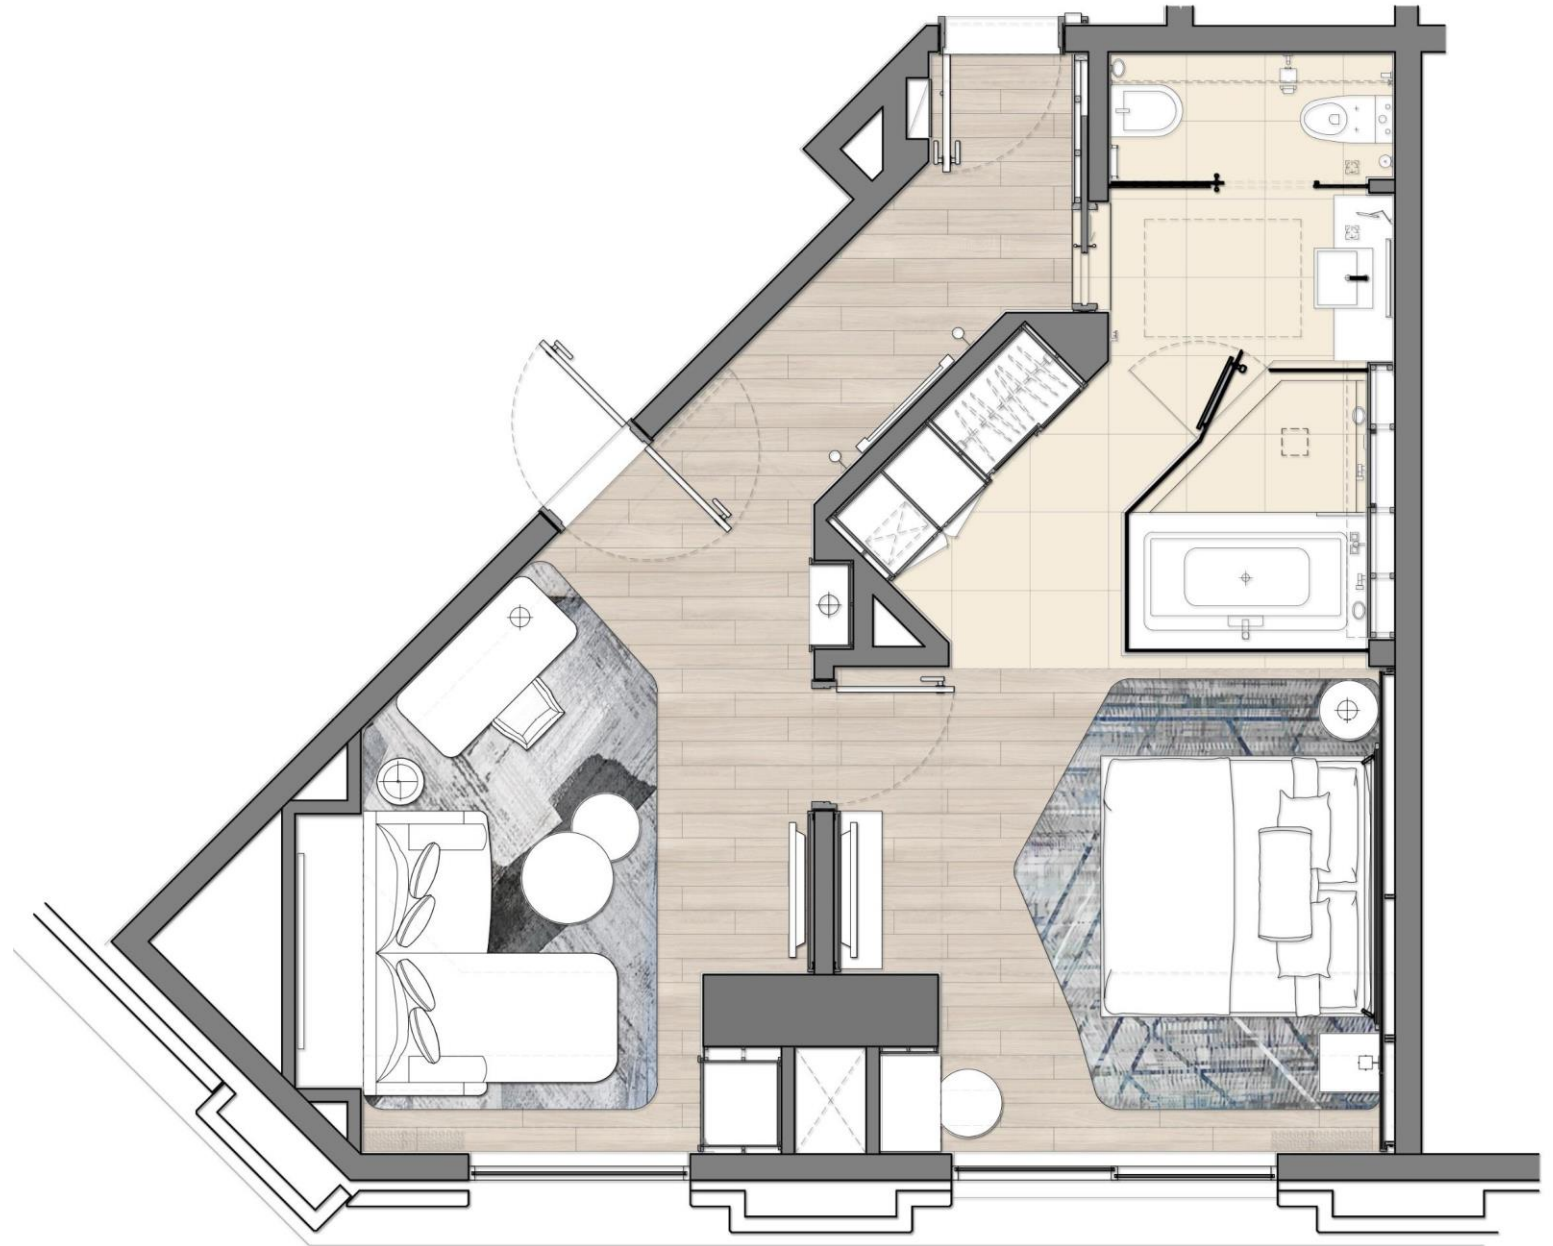

Deluxe Suite

Bedroom

Living Room

Bathroom

Deluxe Suite

Size: 392 ft² / 55 m²

Grand Deluxe Suite

Bedroom

Living Room

Bathroom

Grand Deluxe Suite

Size: 721 ft² / 67 m²

Amiri Suite Layout A

Bedroom

Living Room

Open Kitchen

Amiri Suite Layout A

Size: 926 ft² / 86 m²

open kitchen

Amiri Suite Layout B

Enclosed Kitchen

Living Room

Amiri Suite Layout B

Size: 926 ft² / 86 m²