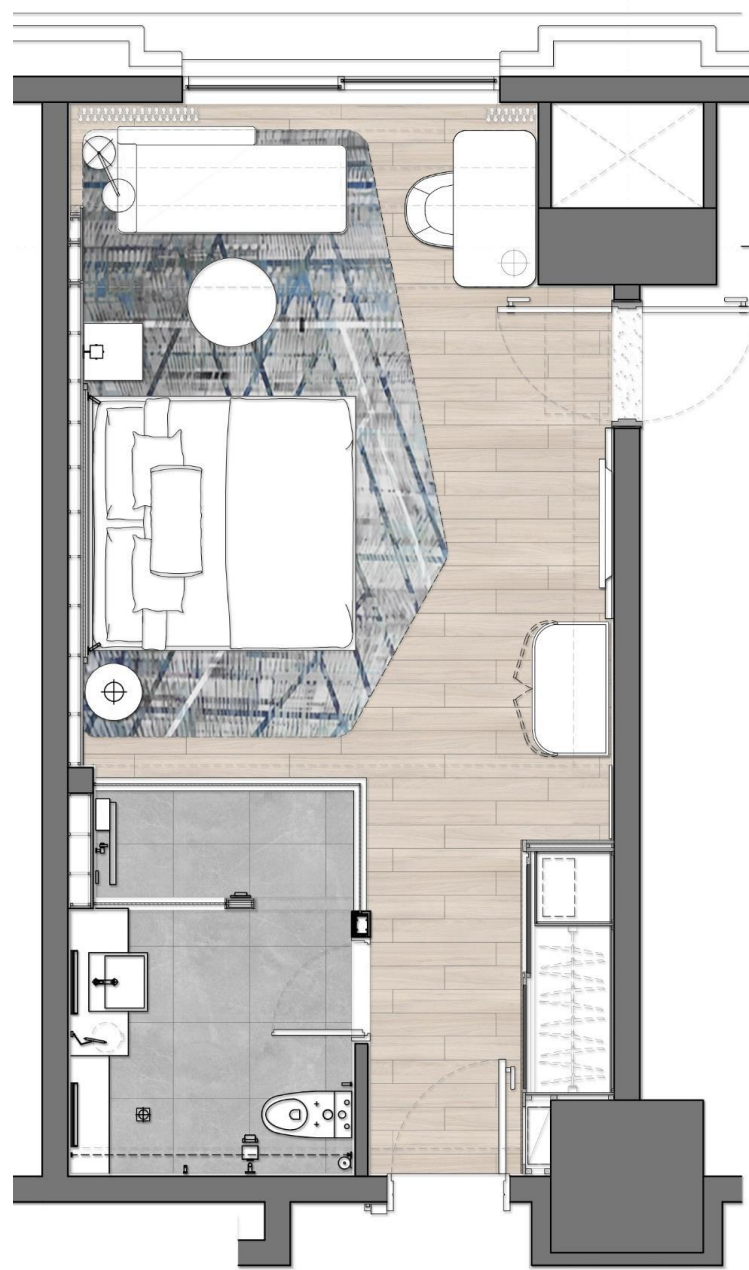

Rooms

CATEGORY	SIZE	SET UP	MAXIMUM CAPACITY
Deluxe room	377 ft ² / 35 m ²	King / Twin	3 adults – 0 children 2 adults – 2 children
Superior Room	377 ft ² / 35 m ²	King / Twin	3 adults – 0 children 2 adults – 2 children
Grand Deluxe Room	377 ft ² / 35 m ²	King / Twin	3 adults – 0 children 2 adults – 2 children
Club Room	377 ft ² / 35 m ²	King / Twin	3 adults – 0 children 2 adults – 2 children

Rooms

Deluxe Room

377 ft² / 35 m²

Superior Room

377 ft² / 35 m²

Rooms

Grand Deluxe Room

377 ft² / 35 m²

Club Room

377 ft² / 35 m²

Deluxe Room (King / Twin)

Size: 392 ft² / 55 m²

Suites

Looking for extra space? Book a suite and take advantage of cutting edge technology, flowing spaces and additional benefits.