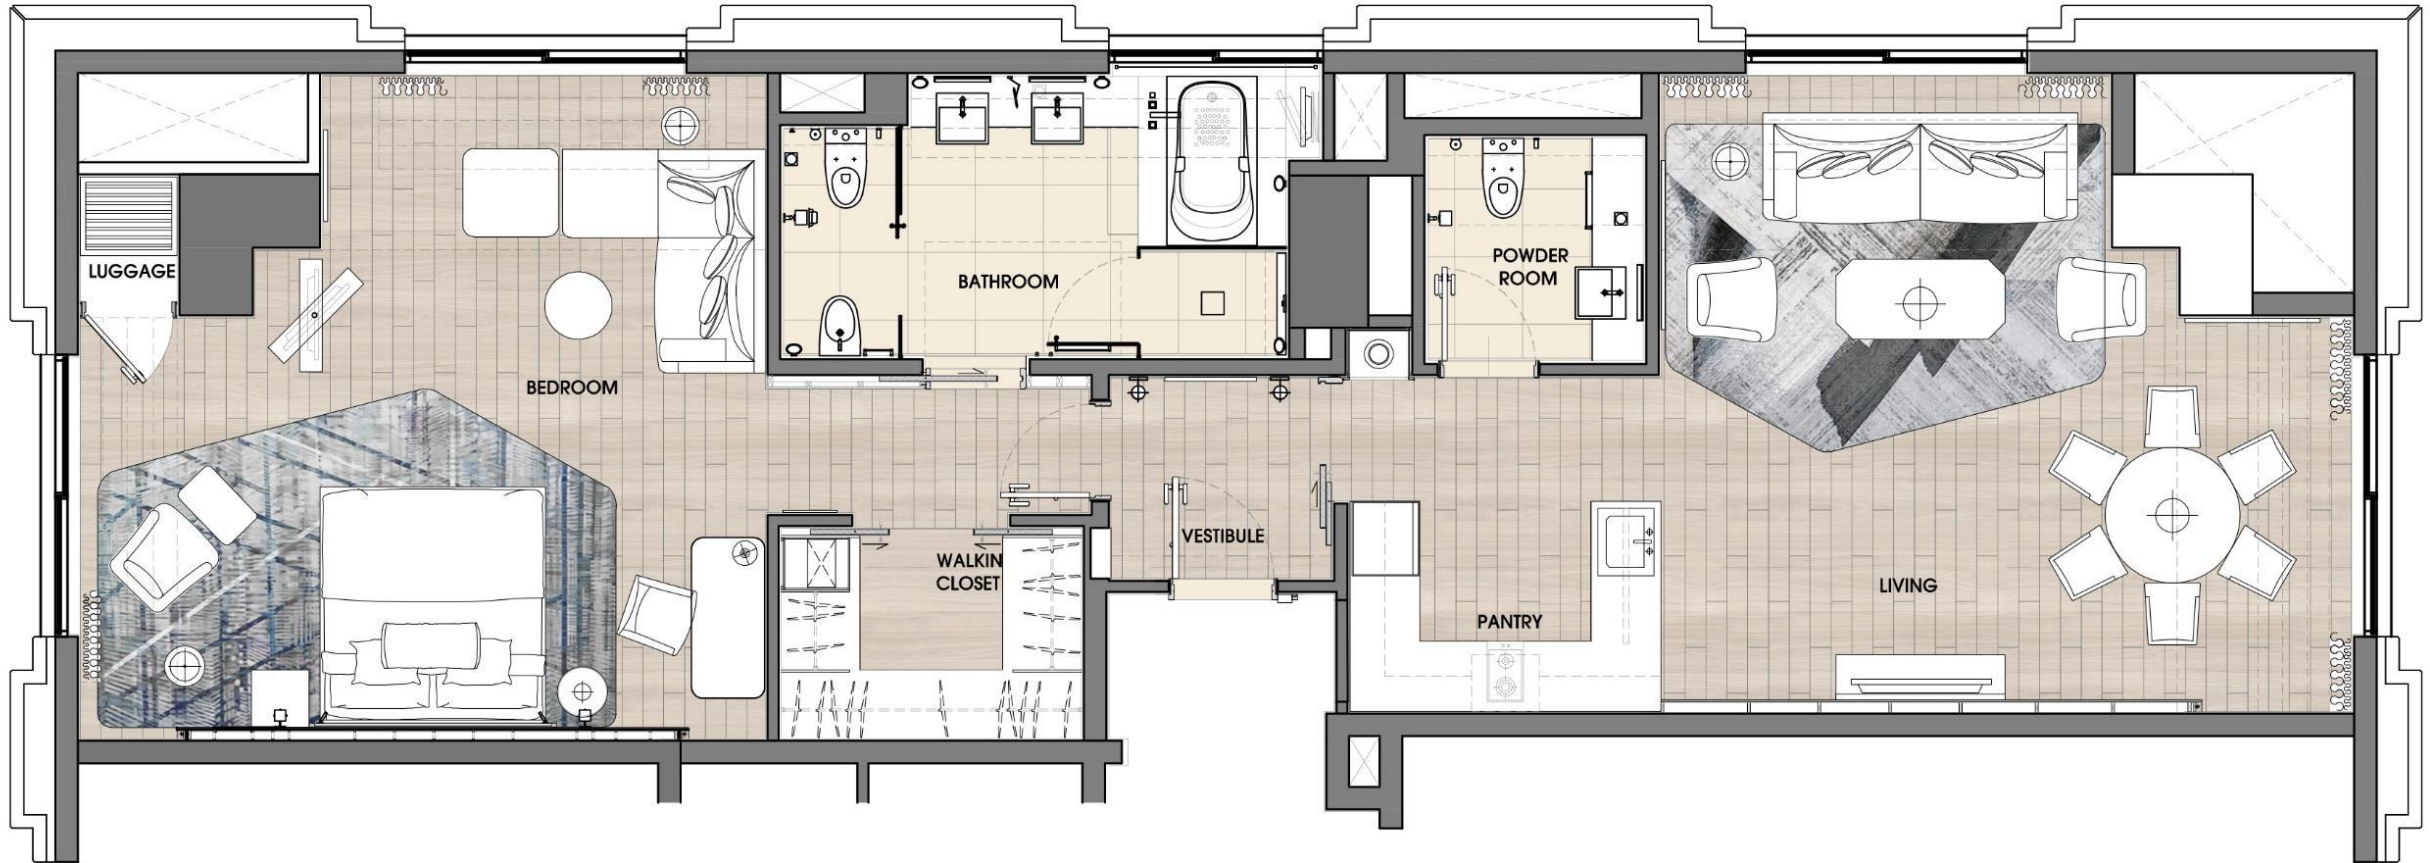

Deluxe Suite

Bedroom

Living Room

Bathroom

Deluxe Suite

Size: 392 ft² / 55 m²

Grand Deluxe Suite

Bedroom

Living Room

Bathroom

Grand Deluxe Suite

Size: 721 ft² / 67 m²

Amiri Suite Layout A

Bedroom

Living Room

Open Kitchen

Amiri Suite Layout A

Size: 926 ft² / 86 m²

open kitchen

Amiri Suite Layout B

Enclosed Kitchen

Living Room

Amiri Suite Layout B

Size: 926 ft² / 86 m²