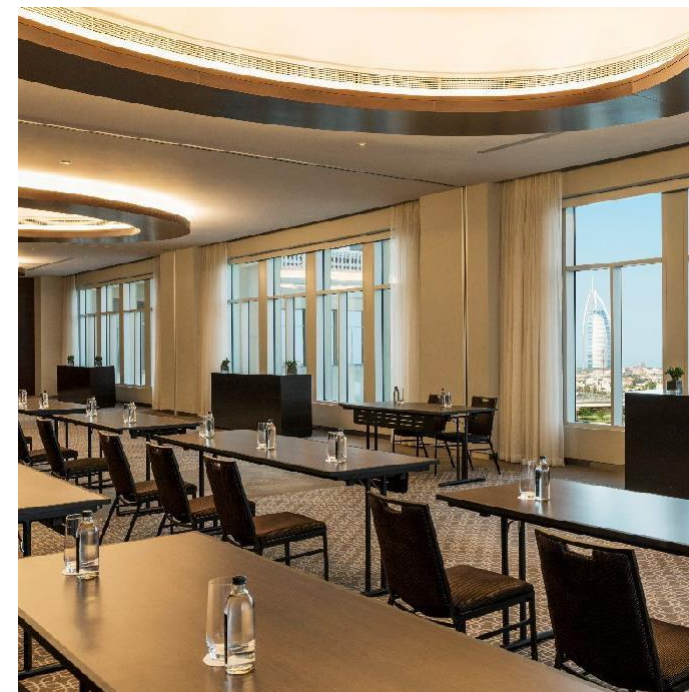

Room Dimensions and Seating Capacity

	AREA (m2)	HEIGHT (m)	CLASSROOM	THEATER	CONFERENCE BOARDROOM	U-SHAPE	CABARET	BANQUET X10	EXHIBIT 10x10
Emerald 1	141	3.1	40	70	16	30	40	50	4
Emerald 2	143	3.1	40	70	16	30	40	50	4
Emerald 3	141	3.1	40	70	16	30	40	50	4
Emerald HALL	420	3.1	120	225	72	55	120	150	12
Citrine	53	2.7	24	40	12	15	24	30	2
Diamond	36	2.7	12	25	8	12	12	20	1
Topaz	56	2.7	18	40	16	15	24	30	2
Ruby	59	3.3	18	40	12	15	18	30	1
Sapphire	101	3.3	40	75	16	30	40	50	3
Moonstone Board Room	80	3.3	-	-	22	-	-	-	-
Crystal Chill Out Room	28	27	6	15	8	6	8	10	1

Meetings and Events

Emerald Hall – Banquet Set Up

Moonstone – Boardroom

Emerald Hall – Classroom Set Up

Meetings and Events

Ruby meeting room

Sapphire – classroom set up

Pre-Function Areas