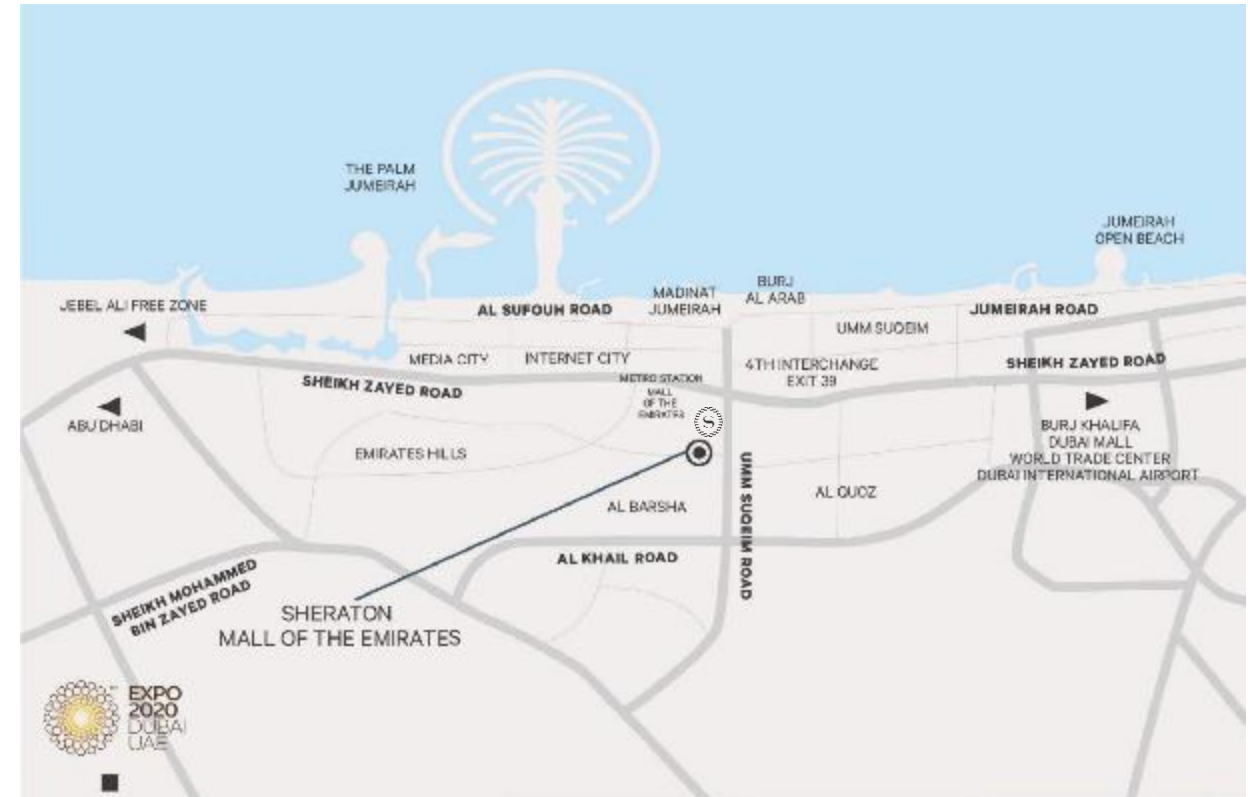

SHERATON

Mall of the
Emirates Hotel Dubai

Sheraton Mall of the Emirates Hotel, Dubai

Where the World Comes Together

Go There With
MARRIOTT BONVOY™

LEED Platinum Certification

Overview

- Centrally located, Sheraton Mall of the Emirates offers direct connection to the award-winning Mall of the Emirates as well as a link to the Dubai Metro.
- Spacious rooms and suites offer a haven from the bustling city. Interconnecting rooms and suites are ideal for traveling as groups or families. Those on business will appreciate well appointed work stations and a business centre.
- Spectacular views can be appreciated from the various restaurants and bars in the hotel and the rooftop pools, while a dedicated meeting floor features natural daylight over ten meeting rooms.
- Whether you are traveling for business or leisure, Sheraton Mall of the Emirates Hotel allows you to stay connected to the heart of Dubai.
- 481 guest rooms including 94 suites
- Family rooms and connecting suites
- 5 food and beverage venues
- Sheraton Club Lounge
- 10 state-of-the-art meeting rooms
- Sheraton Fitness Centre
- Onsite Spa and Dubai metro connectivity directly through the mall
- Two outdoor rooftop pools
- Direct access to Mall of the Emirates
- Valet, onsite and roadside parking, self parking options

Location

- Directly connected to Mall of the Emirates and metro station
- Corner of Al Barsha first and Sheikh Zayed Road
- 25 minutes from Expocity
- 20 minutes from Dubai International Airport (DXB) and 30 minutes from Al Maktoum International Airport (DWC)
- Close to major business districts as Internet City, Media City, Knowledge City, Jebel Ali Free zone and Dubai World Trade Center.
- Close by Jumeirah Beach and major attractions like Burj al Arab.
- GPS: 25° 7' 9.6096"N 55° 12' 11.898"E