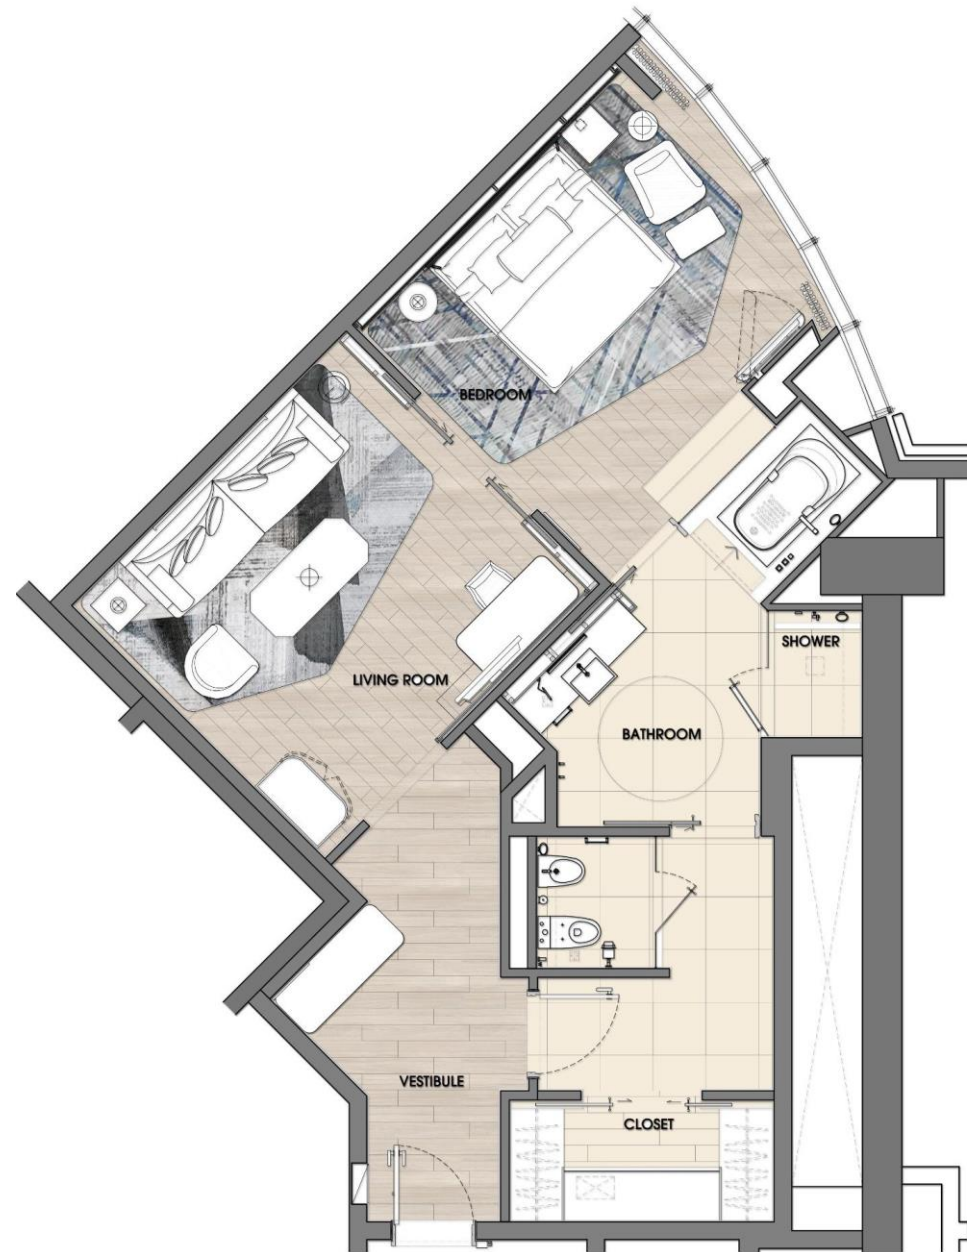

Suites

CATEGORY	SIZE	SET UP	MAXIMUM CAPACITY
Deluxe Suite	392 ft ² / 55 m ²	King / Twin	3 adults – 0 children 2 adults – 2 children
Grand Deluxe Suite	721 ft ² / 67 m ²	King / Twin	3 adults – 0 children 2 adults – 2 children
Amiri Suite	926 ft ² / 86 m ²	King / Twin	3 adults – 0 children 2 adults – 2 children
Royal Suite	1,647 ft ² / 153 m ²	King	2 adults – 3 children 5 adults – 0 children 1 adult – 4 children

Deluxe Suite

Bedroom

Living Room

Bathroom

Deluxe Suite

Size: 392 ft² / 55 m²

Grand Deluxe Suite

Bedroom

Living Room

Bathroom

Grand Deluxe Suite

Size: 721 ft² / 67 m²

Amiri Suite Layout A

Bedroom

Living Room

Open Kitchen

Amiri Suite Layout A

Size: 926 ft² / 86 m²

open kitchen

Amiri Suite Layout B

Enclosed Kitchen

Living Room

Amiri Suite Layout B

Size: 926 ft² / 86 m²