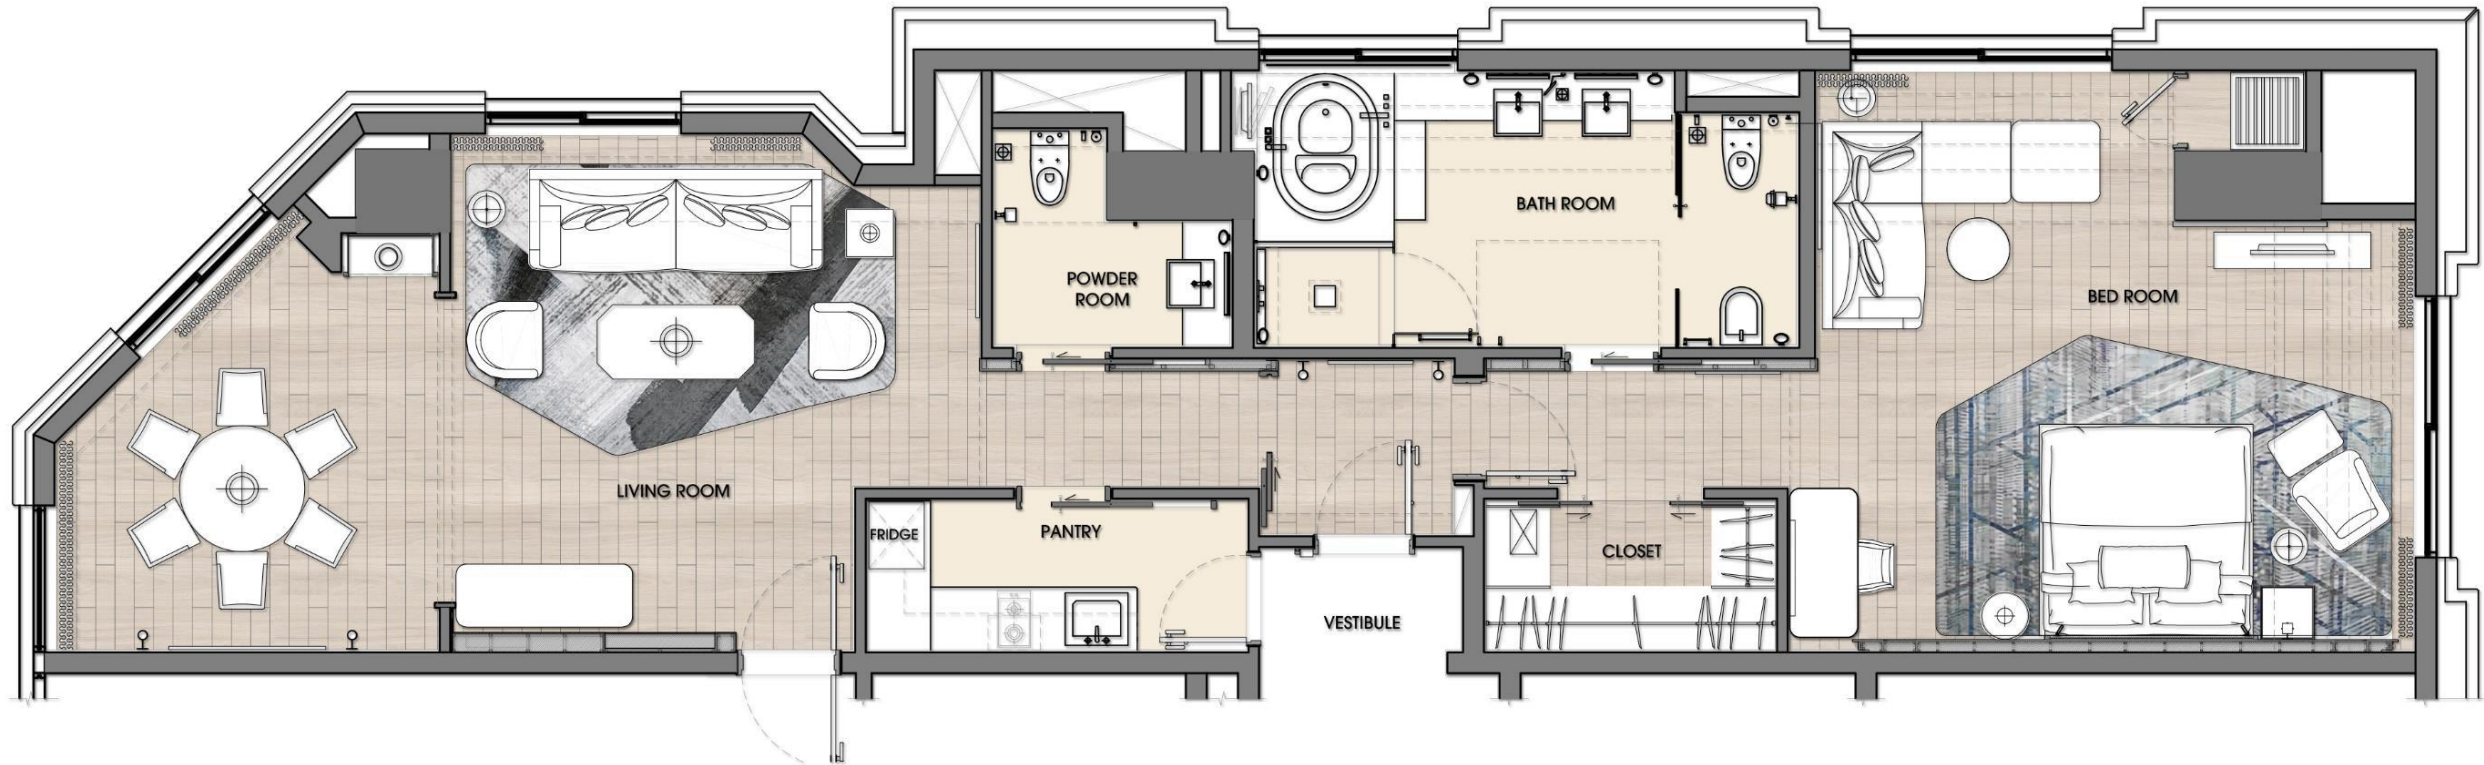

Living Room

Bathroom

Grand Deluxe Suite

Size: 721 ft² / 67 m²

Amiri Suite Layout A

Bedroom

Living Room

Open Kitchen

Amiri Suite Layout A

Size: 926 ft² / 86 m²

open kitchen

Amiri Suite Layout B

Enclosed Kitchen

Living Room

Amiri Suite Layout B

Size: 926 ft² / 86 m²

closed kitchen

Presidential Suite

Bedroom

Living Room

Presidential Suite

Dining Area

Bathroom

Presidential Suite