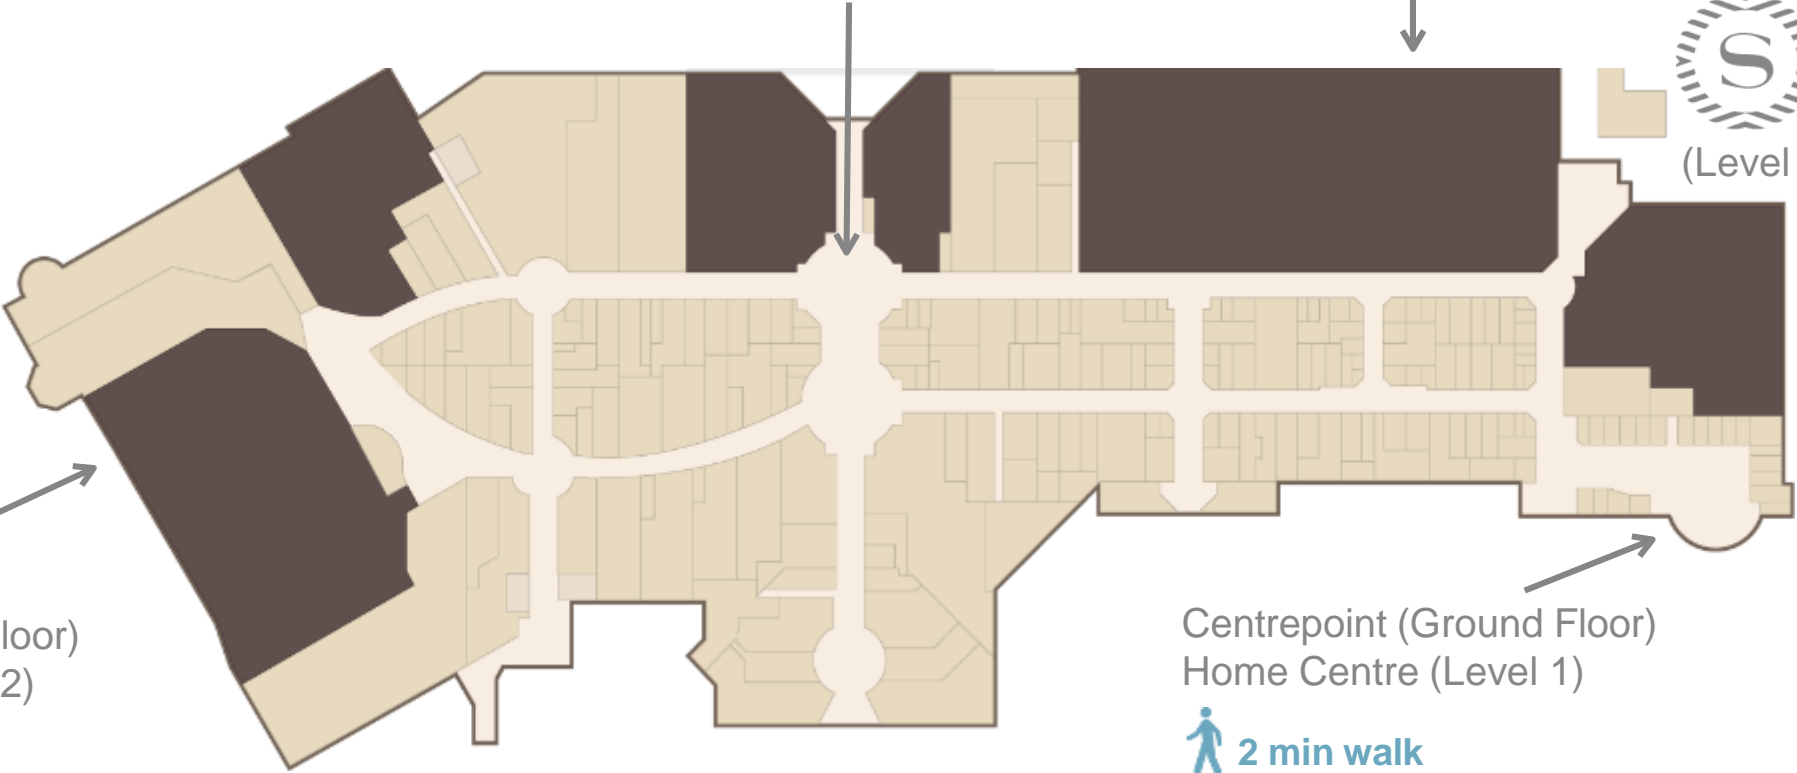

Shuttle Departure from Kite Beach:
1:45 PM & 5:00 PM Daily

Leisure

 5 min walk

Harvey Nichols (Ground Floor – Level 2)
Debenhams (Ground Floor – Level 2)
Apple (Level 2)

 2 min walk

Vox Cinemas (Level 2)

Ski Dubai (Ground Floor)
Magic Planet (Level 2)