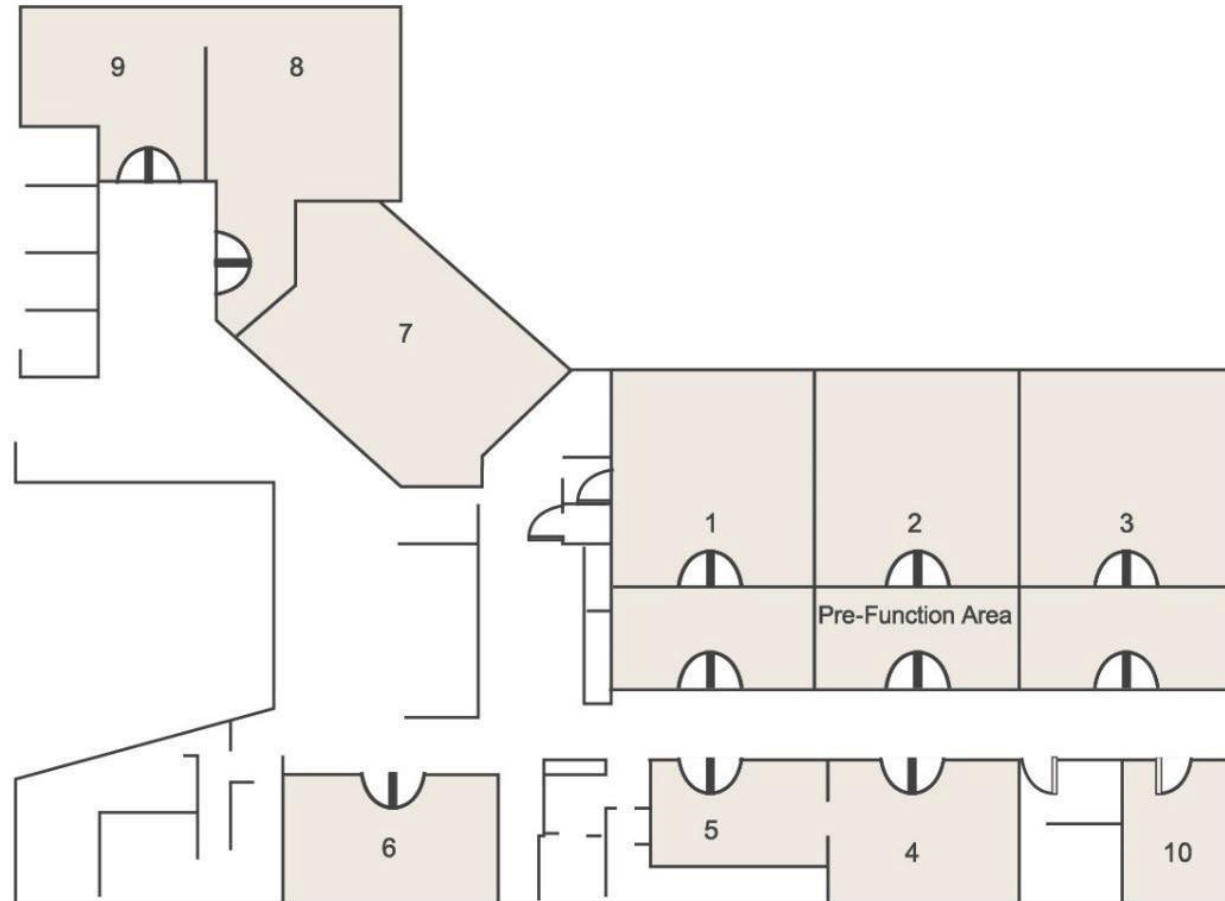

Meeting and Events

Function Space

1) Emerald 1
2) Emerald 2
3) Emerald 3
4) Citrine
5) Diamond
6) Topaz
7) Moonstone Boardroom
8) Sapphire
9) Ruby
10) Crystal Chill Out Room

Meeting and Events

Room Dimensions and Seating Capacity

	AREA (m2)	HEIGHT (m)	CLASSROOM	THEATER	CONFERENCE BOARDROOM	U-SHAPE	CABARET	BANQUET X10	EXHIBIT 10x10
Emerald 1	141	3.1	40	70	16	30	40	50	4
Emerald 2	143	3.1	40	70	16	30	40	50	4
Emerald 3	141	3.1	40	70	16	30	40	50	4
Emerald HALL	420	3.1	120	225	72	55	120	150	12
Citrine	53	2.7	24	40	12	15	24	30	2
Diamond	36	2.7	12	25	8	12	12	20	1
Topaz	56	2.7	18	40	16	15	24	30	2
Ruby	59	3.3	18	40	12	15	18	30	1
Sapphire	101	3.3	40	75	16	30	40	50	3
Moonstone Board Room	80	3.3	-	-	22	-	-	-	-
Crystal Chill Out Room	28	27	6	15	8	6	8	10	1