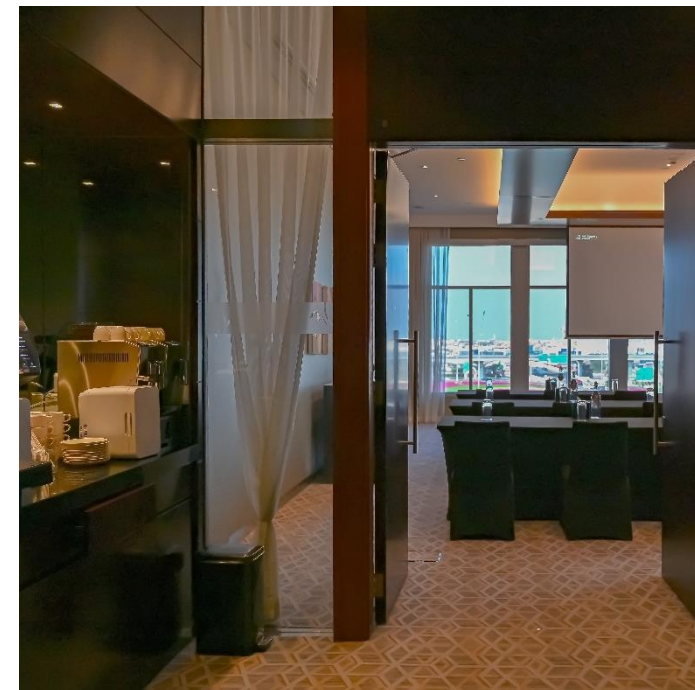

Room Dimensions and Seating Capacity

	AREA (m2)	HEIGHT (m)	CLASSROOM	THEATER	CONFERENCE BOARDROOM	U-SHAPE	CABARET	BANQUET X10	EXHIBIT 10x10
Emerald 1	141	3.1	40	70	16	30	40	50	4
Emerald 2	143	3.1	40	70	16	30	40	50	4
Emerald 3	141	3.1	40	70	16	30	40	50	4
Emerald HALL	420	3.1	120	225	72	55	120	150	12
Citrine	53	2.7	24	40	12	15	24	30	2
Diamond	36	2.7	12	25	8	12	12	20	1
Topaz	56	2.7	18	40	16	15	24	30	2
Ruby	59	3.3	18	40	12	15	18	30	1
Sapphire	101	3.3	40	75	16	30	40	50	3
Moonstone Board Room	80	3.3	-	-	22	-	-	-	-
Crystal Chill Out Room	28	27	6	15	8	6	8	10	1

Meetings and Events

Emerald Hall – Banquet Set Up

Moonstone – Boardroom

Emerald Hall – Classroom Set Up

Meetings and Events

Ruby meeting room

Sapphire – classroom set up

Pre-Function Areas